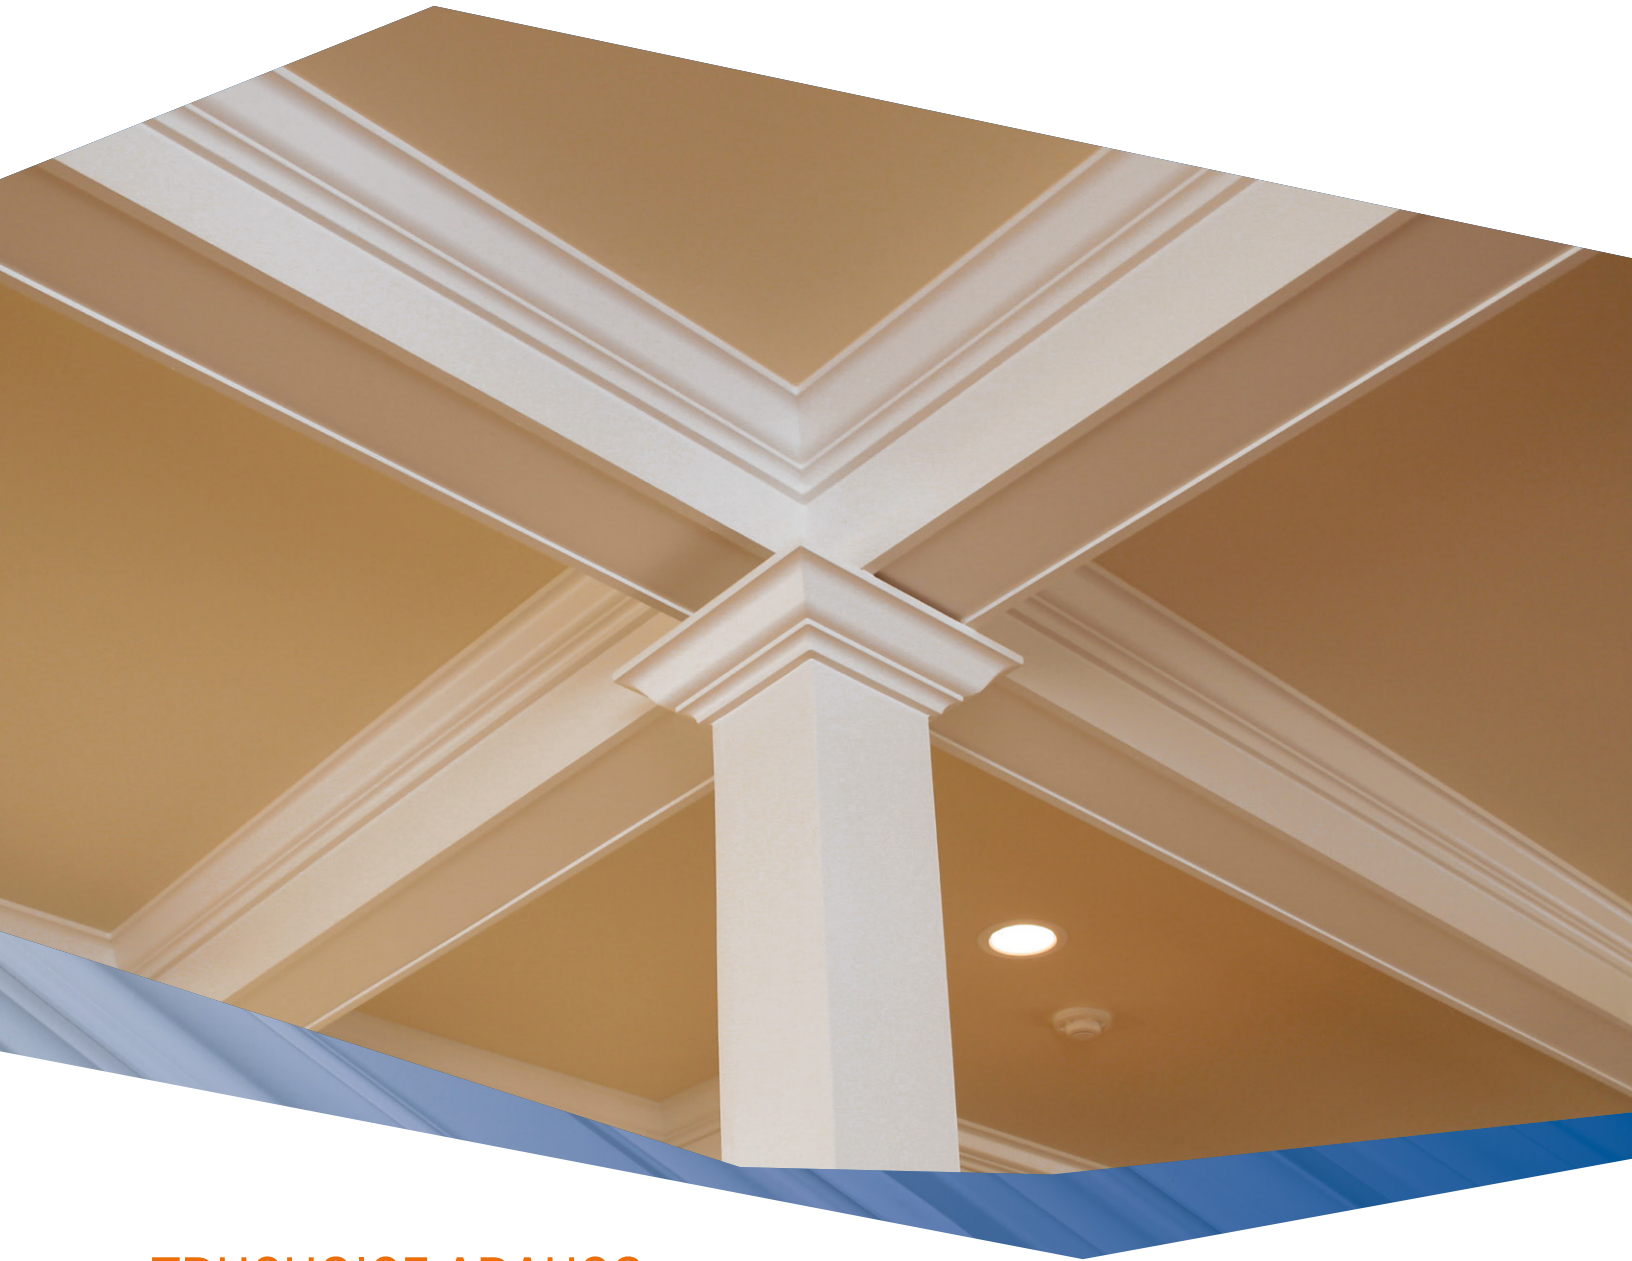

THE BEST CHOICE FOR MILLWORK

TruCHOICE[™]
Edge-Glued Boards

TRUCHOICE ARAUCO Edge-Glued Boards

*Are the best choice for decorative interior
trim applications.*

www.truchoicemoulding.com

ARAUCO[®]
Growing the Future

TRUCHOICE ARAUCO Edge-Glued Boards are made from high-quality, sustainably-managed Radiata Pine for a consistently straight, smooth product. Available throughout North America in a wide variety of finishes and sizes.

TRUCHOICE ARAUCO Edge-Glued Boards

Product Features

- Made from 100% Radiata Pine grown in ARAUCO's sustainably-managed plantation forests
- Consistently straight from end to end
- Smooth, sanded surface that is free of defects
- Finger joints on the edge, not the face
- Wide variety of finishes